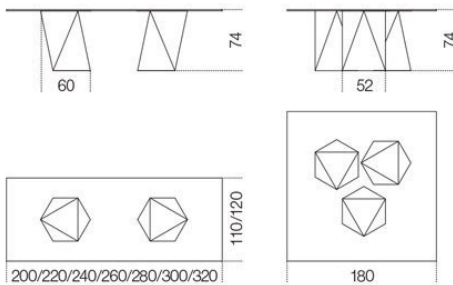

Disponibile anche in cristallo specchiato naturale o "grigio Italia" oppure in legno laccato bianco, nero o grigio umbro.

Table with transparent glass top, thickness 15 mm or 19 mm.

Wooden base covered by painted glass as per samples in the bright or satin version.

Available also mirrored or smoked "grigio Italia" mirrored glass or white, black or dark grey lacquered wood.

Dimensioni / Sizes
Cm

180 x 180 x 74h
200 x 110 x 74h
220 x 110 x 74h
240 x 110 x 74h
260 x 120 x 74h
280 x 120 x 74h
300 x 120 x 74h
320 x 120 x 74h

Inches

78¾" x 43½" x 29¼"h
86¾" x 43½" x 29¼"h
94½" x 43½" x 29¼"h
71" x 71" x 29¼"h
102½" x 47¼" x 29¼"h
110¼" x 47¼" x 29¼"h
118¼" x 47¼" x 29¼"h
126" x 47¼" x 29¼"h

Legno / Wood

*Bianco poro
chiuso*
*White closed
pore*